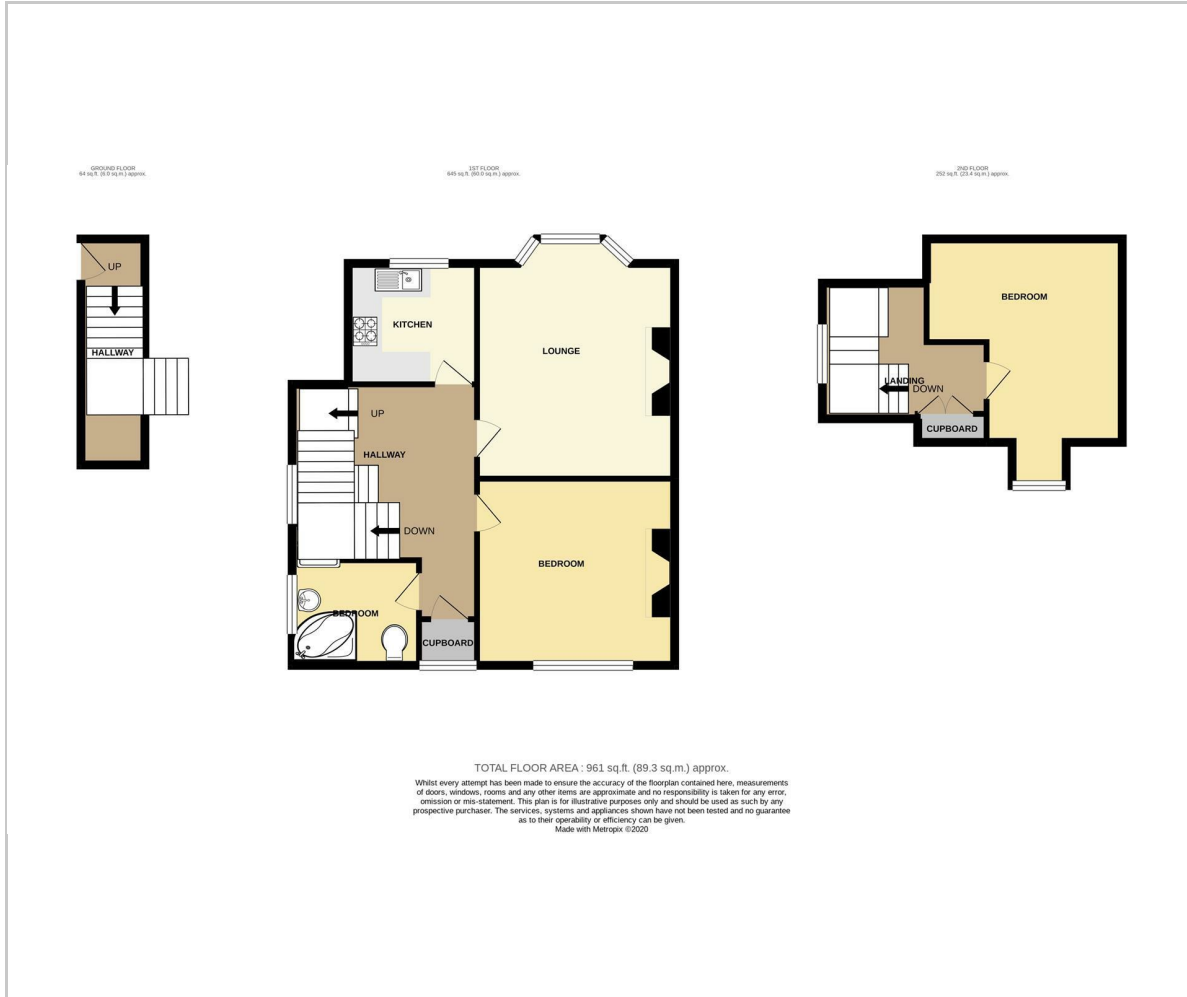

In brief the accommodation comprises: Double glazed front door to: Stairs leading to: First Floor Landing, lounge, kitchen, bedroom two, modern Bath/Shower Room/WC, stairs leading to bedroom one, outside rear garden. Laid to lawn with flower and shrub borders.

Outgoings

Lease: 999 Years from 1993 with Share of Freehold

Maintenance: 50/50 Split with neighbours downstairs on an 'as & when' basis.

A Two Bedroom First & Second Floor Maisonette

Double Glazed Windows

Gas Fired Central Heating

Own Private Entrance Refitted

Kitchen Refitted Bath/Shower Room/wc

Private Rear Garden

Long Lease & Share Of Freehold

Lounge
14'10 x 13'2 (4.52m x 4.01m)

Kitchen
13'2 9'0 (4.01m 2.74m)

Bedroom Two
12'4 x 12'3 (3.76m x 3.73m)

Bedroom One
16'10 x 11'6 (5.13m x 3.51m)

Garden

Floor Plan

Viewing

Please contact our Worthing Office on 01903 958770 if you wish to arrange a viewing appointment for this property or require further information.